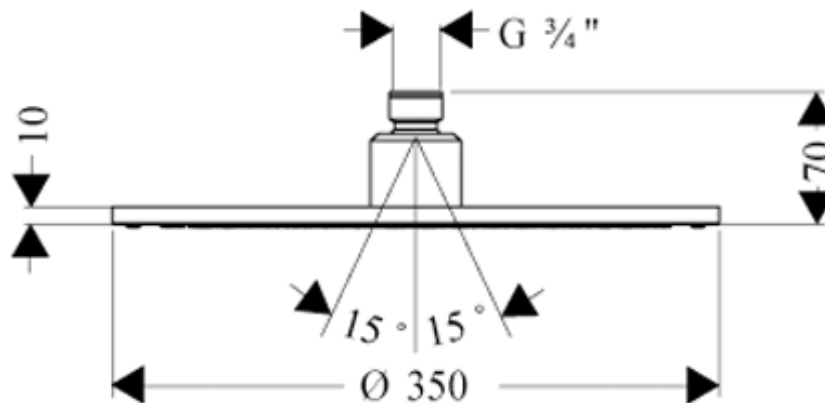

SPECIFICATION SHEET - fittings

BRAND:	hansgrohe	Product Photo:
ORIGIN:	Germany	
SERIES:	RAINMAKER	
PRODUCT DESCRIPTION:	Raindance Royale S 350 1 jet overhead shower • with ceiling connection • Ecostat Finish set for thermostatic mixer • Flow rate: 25 l/min. at 3 bar	
MODEL No.	27070 000	
FINISH/COLOUR:	Chrome-plated	
DIMENSIONS:	Ø350mm	
OPTIONAL MATCHING PARTS:	01800180 iBox 15972000 finish set shut-off valve 15970180 basic part	

Technical Informations: Suitable for continous flow water heater

REMINDER:	Pipe flushing must be done before faucets are installed. Failure to do so voids the warranty.
	Do not use cleaners containing abrasive cleansers, ammonia, bleach, acids, waxes, alcohol, solvents or other products not recommended for chrome.
	All information is for reference only, installation shall always be based on the actual product delivered.